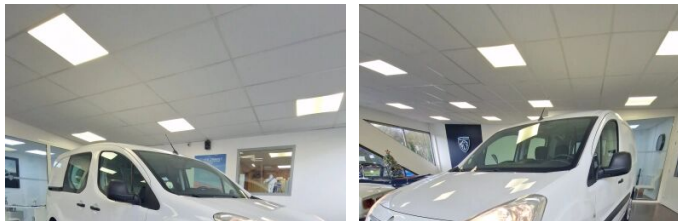

CITROEN BERLINGO II 1.6 BLUEHDI 100 S&S BUSINESS TAILLE M
13 500 €
Very good state

DESCRIPTION

INFORMATION

Type : Utilitaire
Brand : Citroën
Model : Berlingo
Km : 61144 Km
Version : 1.6 BLUEHDI 100 S&S BUSINESS
Date of circulation : 11/05/2017
Fiscal Power : 5 HP
Euro norm : 6
Fuel : Diesel